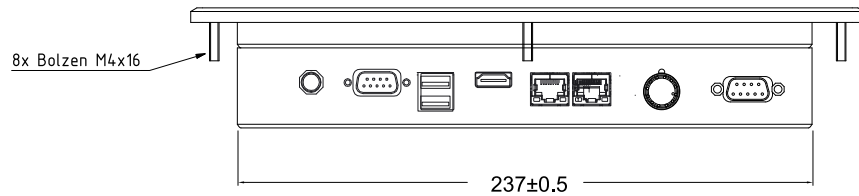

**SlimLine IB32 Series**  
 SlimLine WM 10W-IB32-PMA  
 25,7 cm (10.1") 16:9 LCD

Front Panel:  
 PMA = Panelmount, 5 mm aluminium, powder-coated RAL 7035

- 1. DC-in 12V.
- 2. RS232/422/485(default Rs232)
- 3. 1 x USB 3.0, 1 x USB 2.0
- 4. HDMI
- 5. 2 x RJ45
- 6. Dimming Knob
- 7. RS232(Optional)

Unit: mm, not to scale. Errors and changes excepted. Version 151120