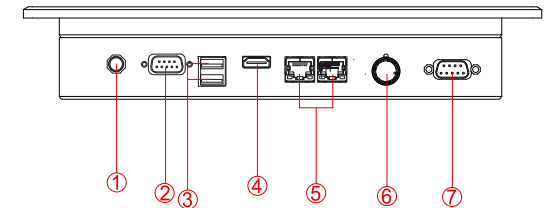

**SlimLine IB32 Series**  
 SlimLine WM 10W-IB32-PMA  
 25,7 cm (10.1") 16:9 LCD

Front Panel:  
 PMA = Panelmount, 5 mm aluminium, powder-coated RAL 7035

- 1. DC-in 12V.
- 2. RS232/422/485(default Rs232)
- 3. 1 x USB 3.0, 1 x USB 2.0
- 4. HDMI
- 5. 2 x RJ45
- 6. Dimming Knob
- 7. RS232(Optional)

Unit: mm, not to scale. Errors and changes excepted. Version 151120