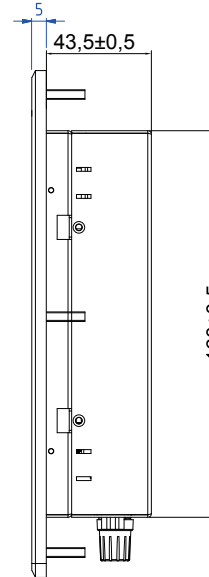

**SlimLine IB32 Series**  
 SlimLine WM 10W-IB32-PMA  
 25,7 cm (10.1") 16:9 LCD

Front Panel:  
 PMA = Panelmount, 5 mm aluminium, powder-coated RAL 7035

- 1. DC-in 12V.
- 2. RS232/422/485(default Rs232)
- 3. 1 x USB 3.0, 1 x USB 2.0
- 4. HDMI
- 5. 2 x RJ45
- 6. Dimming Knob
- 7. RS232(Optional)

Unit: mm, not to scale. Errors and changes excepted. Version 151120