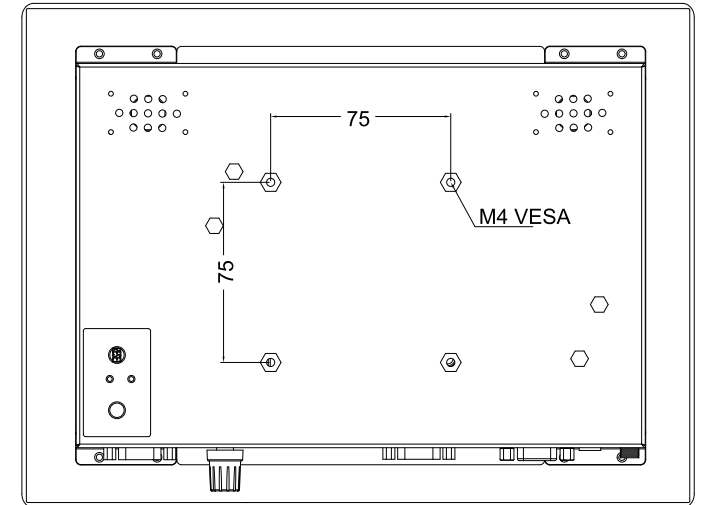

**SlimLine IB32 Series**  
 SlimLine WM 10W-IB32-PMA  
 25,7 cm (10.1") 16:9 LCD

Front Panel:  
 PMA = Panelmount, 5 mm aluminium, powder-coated RAL 7035

- 1. DC-in 12V.
- 2. RS232/422/485(default Rs232)
- 3. 1 x USB 3.0, 1 x USB 2.0
- 4. HDMI
- 5. 2 x RJ45
- 6. Dimming Knob
- 7. RS232(Optional)

Unit: mm, not to scale. Errors and changes excepted. Version 151120