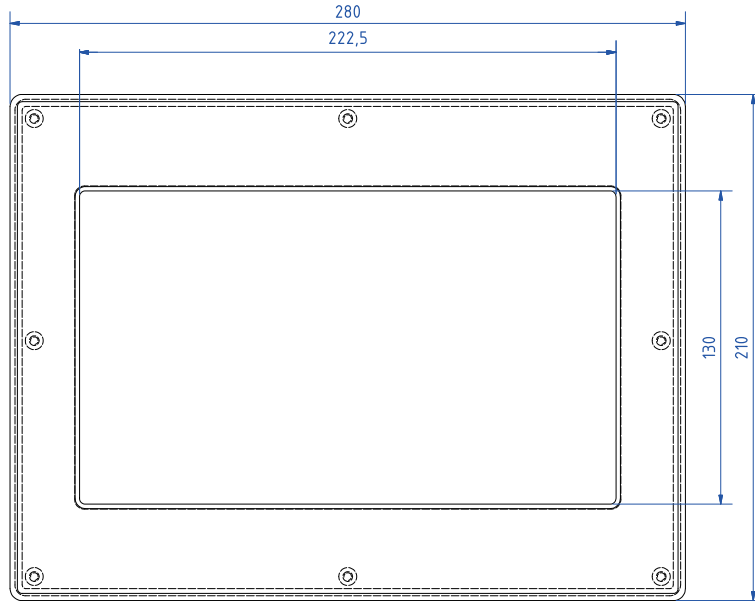

**SlimLine IB32 Series**  
 SlimLine WM 10W-IB32-PMA  
 25,7 cm (10.1") 16:9 LCD

Front Panel:  
 PMA = Panelmount, 5 mm aluminium, powder-coated RAL 7035

- 1. DC-in 12V.
- 2. RS232/422/485(default Rs232)
- 3. 1 x USB 3.0, 1 x USB 2.0
- 4. HDMI
- 5. 2 x RJ45
- 6. Dimming Knob
- 7. RS232(Optional)

Unit: mm, not to scale. Errors and changes excepted. Version 151120