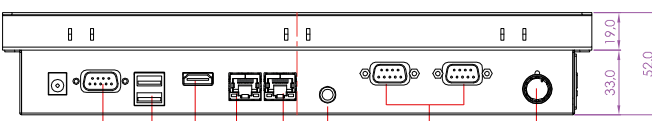

SlimLine IB32 Series
SlimLine WM 12-IB32-OF (Openframe)
 30,7 cm (12,1") 4:3 LCD

- ①
- ②
- ③
- ④
- ⑤
- ⑥
- ⑦

- | | |
|---------------------------------|-------------------------|
| 1.RS232/422/485 (default RS232) | 5.DC-in 12V |
| 2.USB | 6.RS232 (Optional) |
| 3.HDMI | 7.Brightness/Adjustment |
| 4.2xRJ45 | |