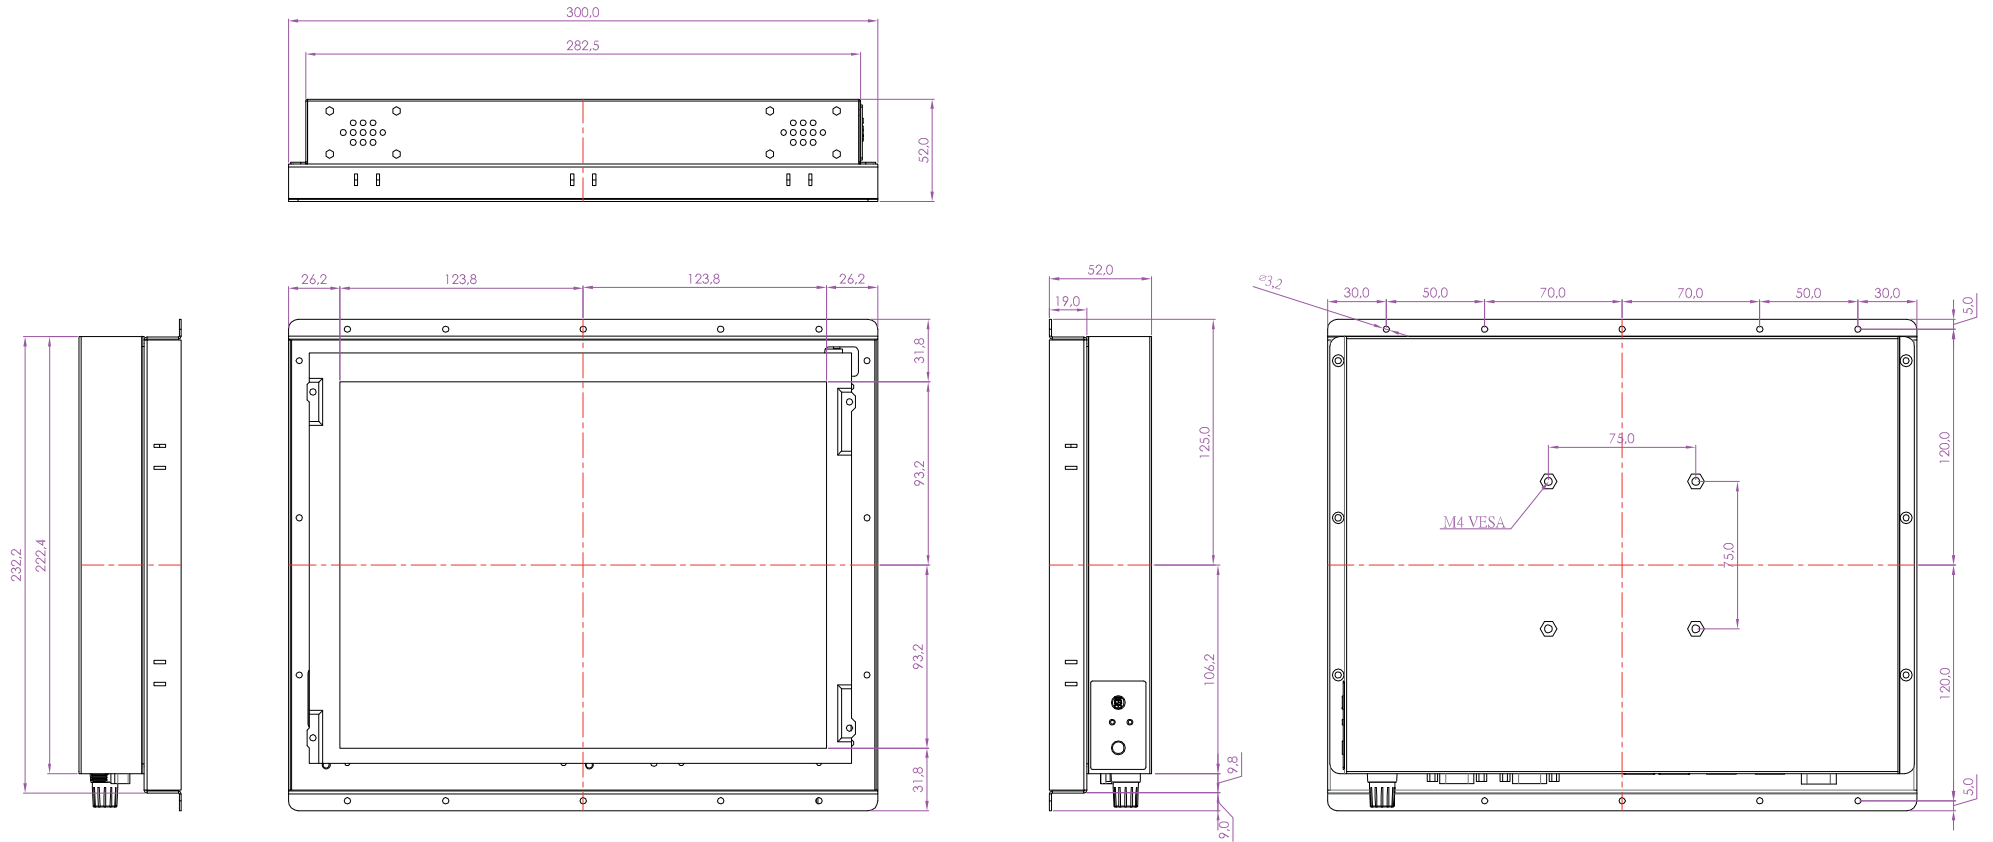

SlimLine IB32 Series
SlimLine WM 12-IB32-OF (Openframe)
 30,7 cm (12,1") 4:3 LCD

- ①
- ②
- ③
- ④
- ⑤
- ⑥
- ⑦

- | | |
|---------------------------------|-------------------------|
| 1.RS232/422/485 (default RS232) | 5.DC-in 12V |
| 2.USB | 6.RS232 (Optional) |
| 3.HDMI | 7.Brightness/Adjustment |
| 4.2xRJ45 | |