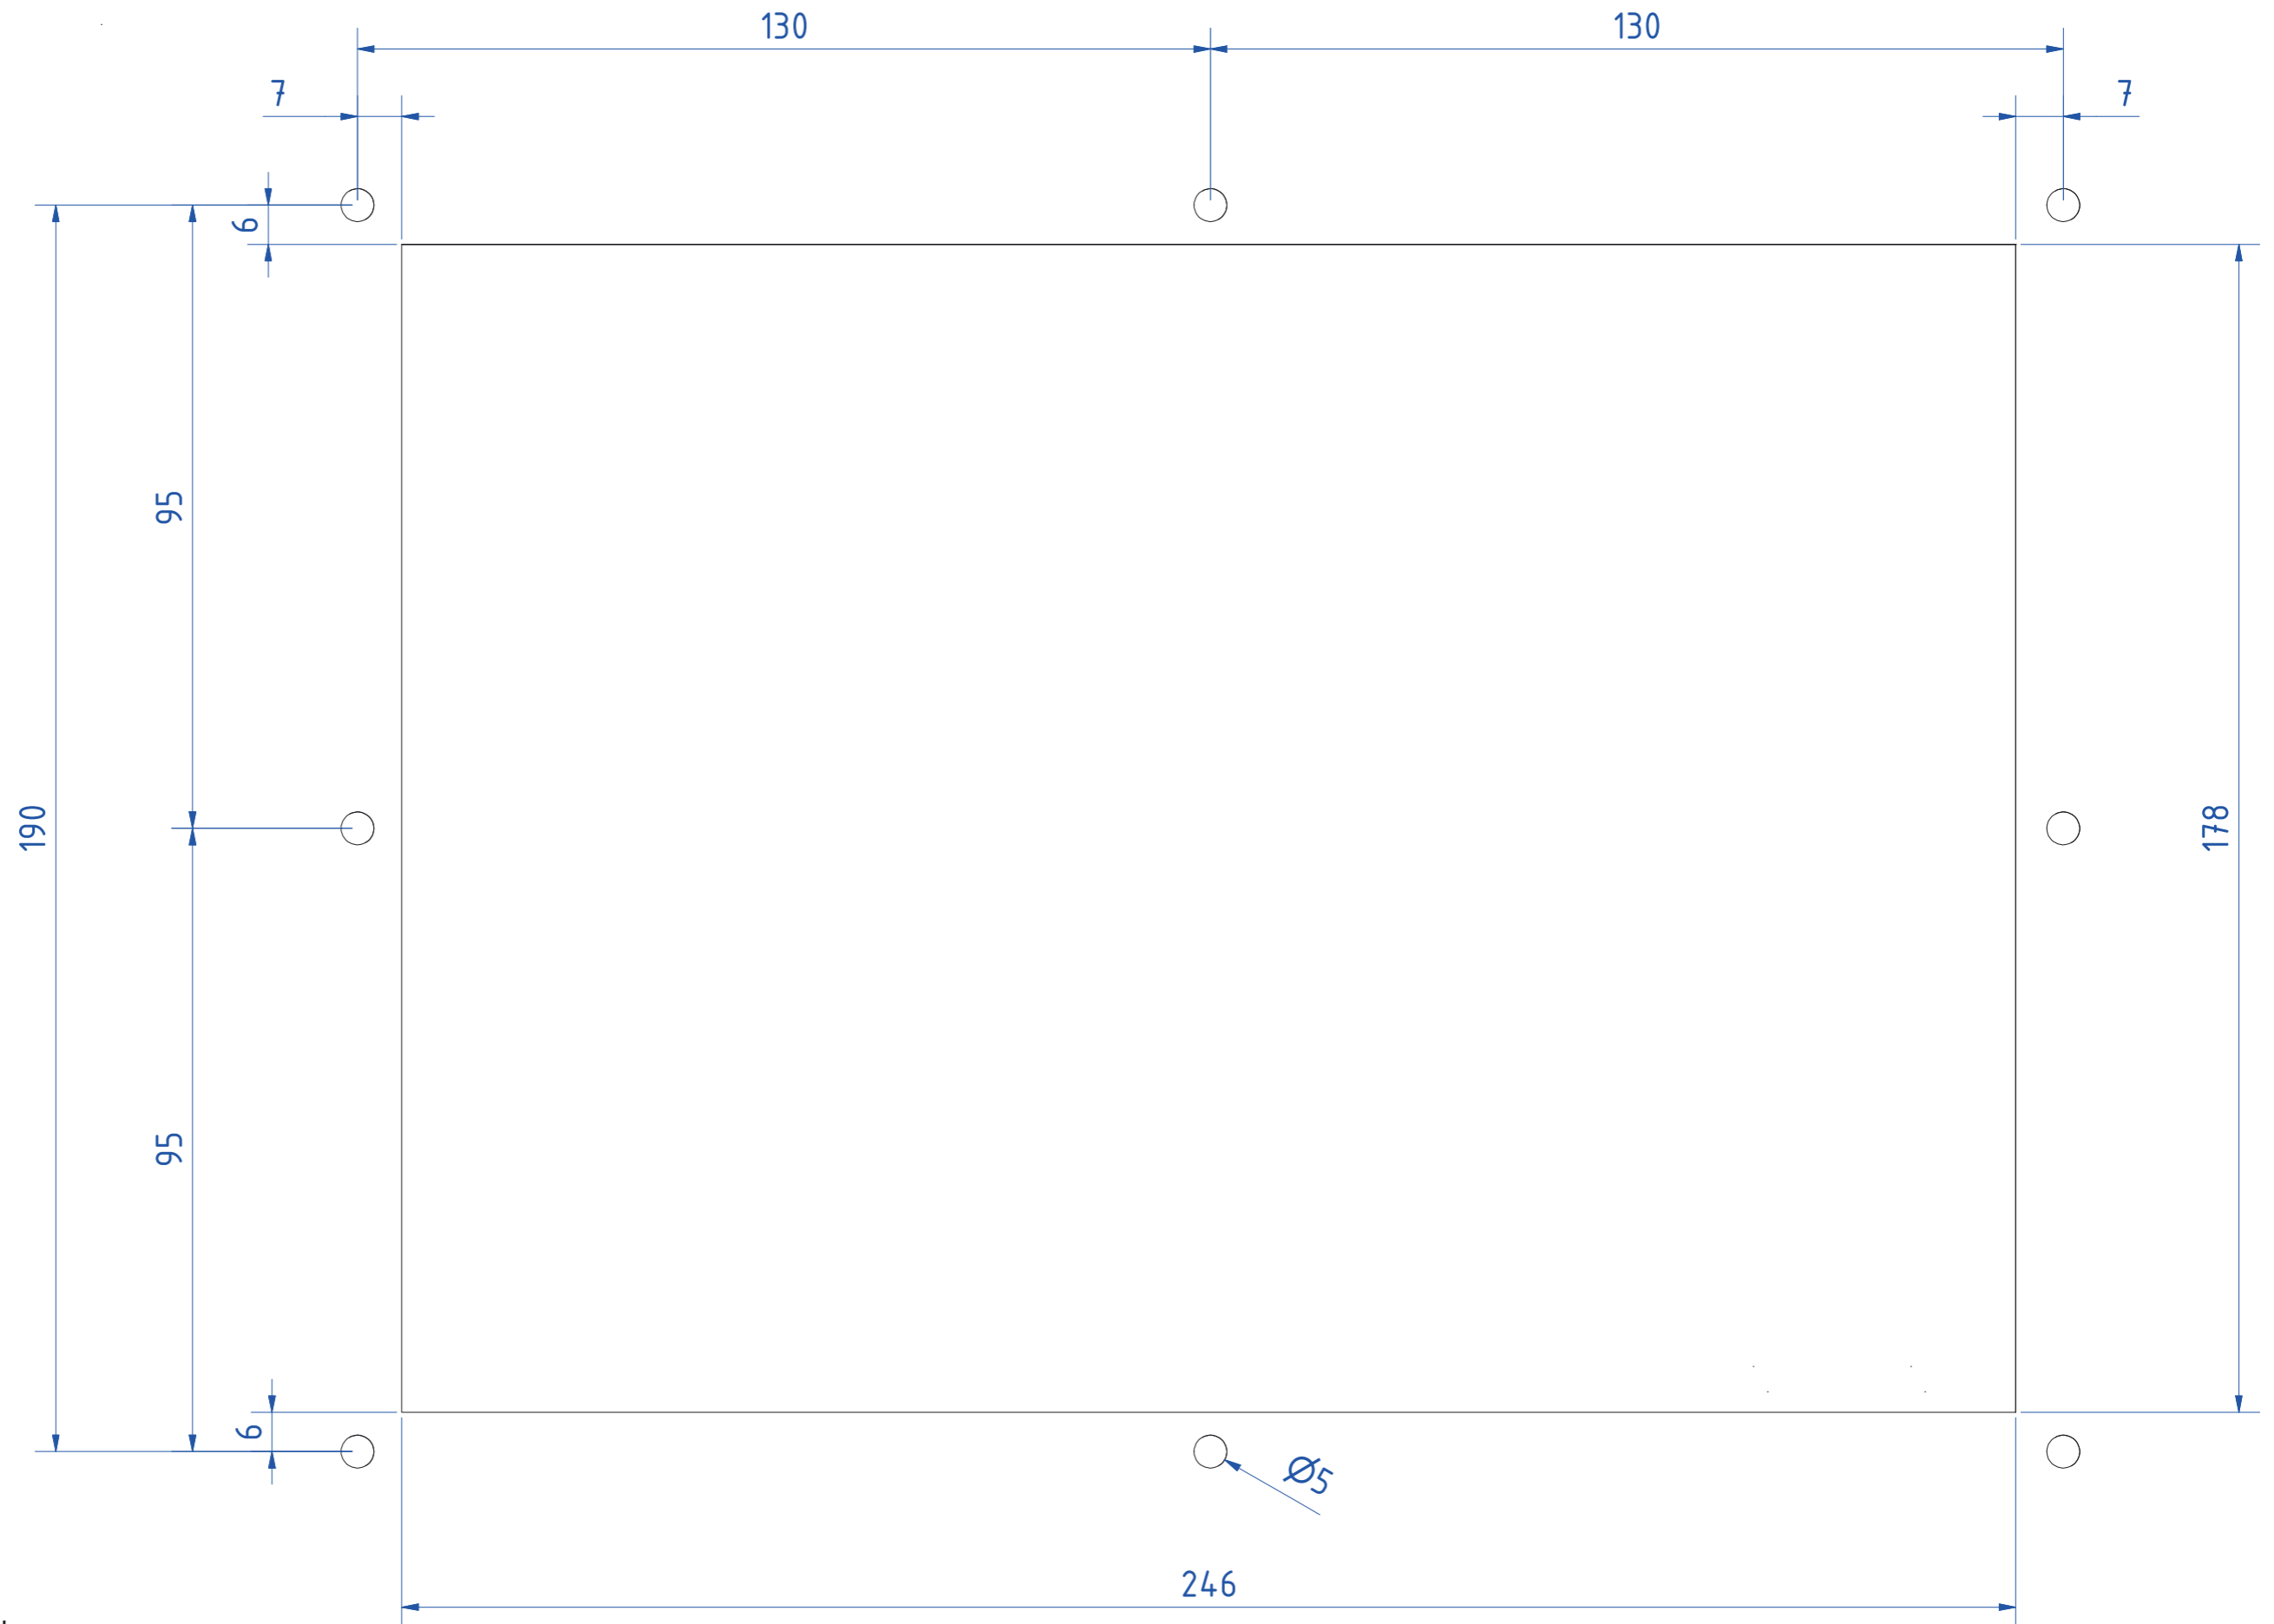

Panel PCs and LCDs WM Series
WM 10W-...-PMA / PME
25,7 cm (10,1") 16:9

Front Panel:
PMA = Panelmount, 5 mm aluminium, powder-coated RAL 7035
PME = Panelmount, 5 mm stainless steel, brush-finished

Version 150730
Assembly drawing
Unit: mm, true to scale
Errors and changes excepted.