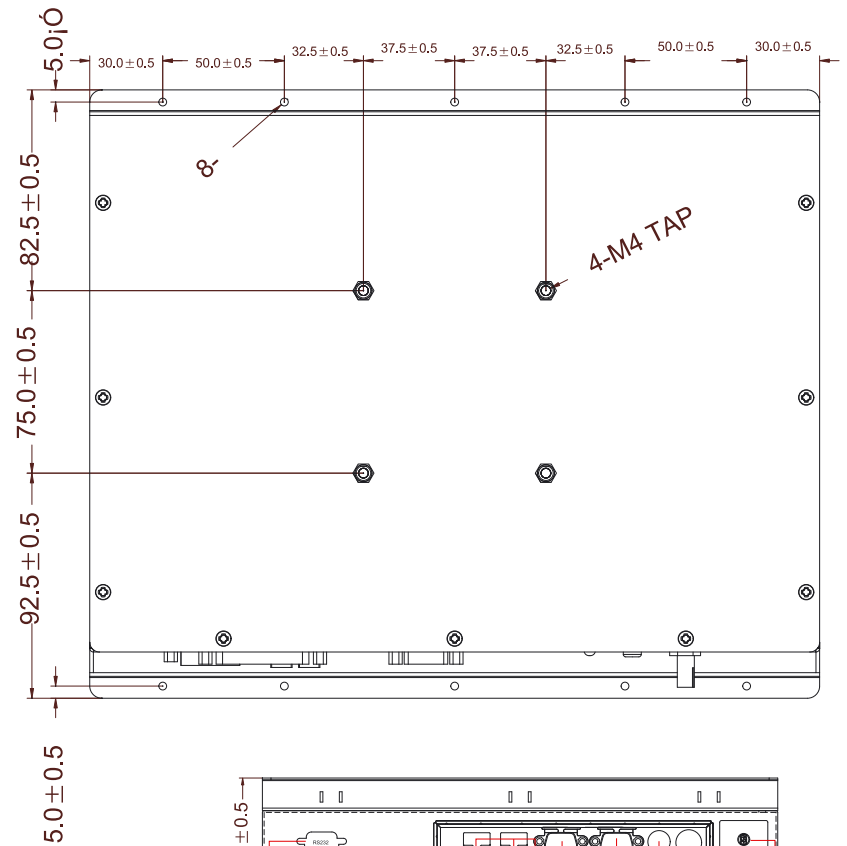

SlimLine ID70 Series
SlimLine WM 12-ID70-OF (Openframe)
 30,7 cm (12,1") 4:3 LCD

- 1. RS-232 Conn.(Optional)
- 2. Audio Jack
- 3. Brightness Adjustment Knob
- 4. RJ-45
- 5. USB
- 6. VGA Out
- 7. RS-232 Conn.
- 8. PS/2
- 9. DC-IN Lockable Power Jack
- 10. Power On Button
- 11. Power Reset Button