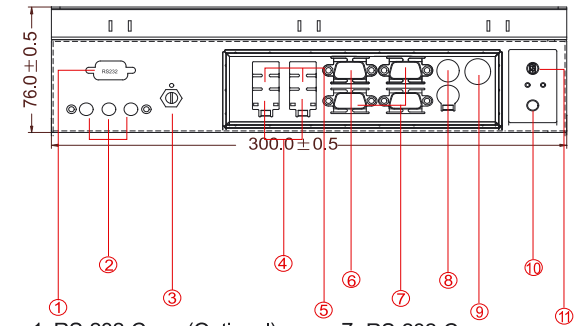

SlimLine ID70 Series
SlimLine WM 12-ID70-OF (Openframe)
 30,7 cm (12,1") 4:3 LCD

- 1. RS-232 Conn.(Optional)
- 2. Audio Jack
- 3. Brightness Adjustment Knob
- 4. RJ-45
- 5. USB
- 6. VGA Out
- 7. RS-232 Conn.
- 8. PS/2
- 9. DC-IN Lockable Power Jack
- 10. Power On Button
- 11. Power Reset Button