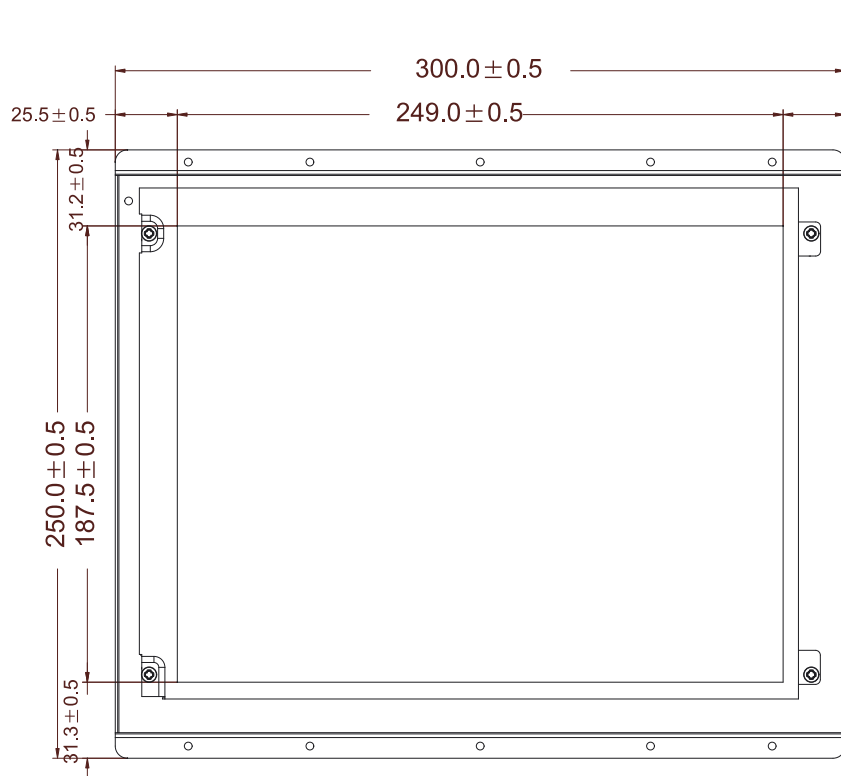

SlimLine ID70 Series
SlimLine WM 12-ID70-OF (Openframe)
 30,7 cm (12,1") 4:3 LCD

- 1. RS-232 Conn.(Optional)
- 2. Audio Jack
- 3. Brightness Adjustment Knob
- 4. RJ-45
- 5. USB
- 6. VGA Out
- 7. RS-232 Conn.
- 8. PS/2
- 9. DC-IN Lockable Power Jack
- 10. Power On Button
- 11. Power Reset Button