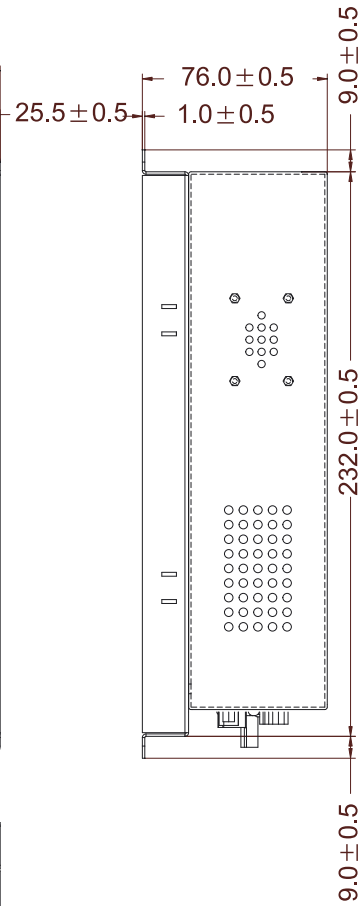

SlimLine ID70 Series
SlimLine WM 12-ID70-OF (Openframe)
 30,7 cm (12,1") 4:3 LCD

- 1. RS-232 Conn.(Optional)
- 2. Audio Jack
- 3. Brightness Adjustment Knob
- 4. RJ-45
- 5. USB
- 6. VGA Out
- 7. RS-232 Conn.
- 8. PS/2
- 9. DC-IN Lockable Power Jack
- 10. Power On Button
- 11. Power Reset Button