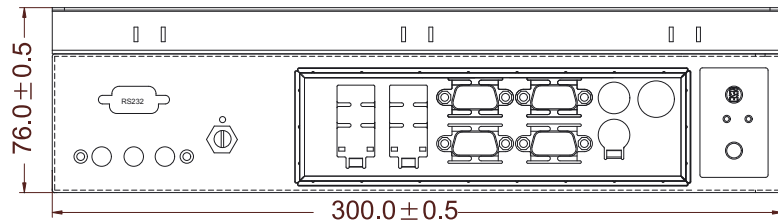

SlimLine ID70 Series
SlimLine WM 12-ID70-OF (Openframe)
 30,7 cm (12,1") 4:3 LCD

- 1. RS-232 Conn.(Optional)
- 2. Audio Jack
- 3. Brightness Adjustment Knob
- 4. RJ-45
- 5. USB
- 6. VGA Out
- 7. RS-232 Conn.
- 8. PS/2
- 9. DC-IN Lockable Power Jack
- 10. Power On Button
- 11. Power Reset Button