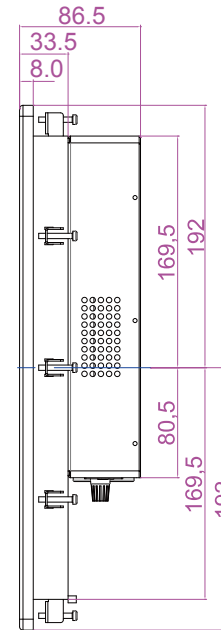

SlimLine IH32-MTU Series

SlimLine WM 19-IH32-PMA-MTU

48,3 cm (19") 4:3

MOUNTING CUTOUT DIMENSIONS: 432 × 343 mm

1. RS232
2. 12V DC IN
3. LAN x 2
4. HDMI
5. USB3.0 x 2
6. RS232(Optional 422/485)
7. Brightness Adjustment Knob