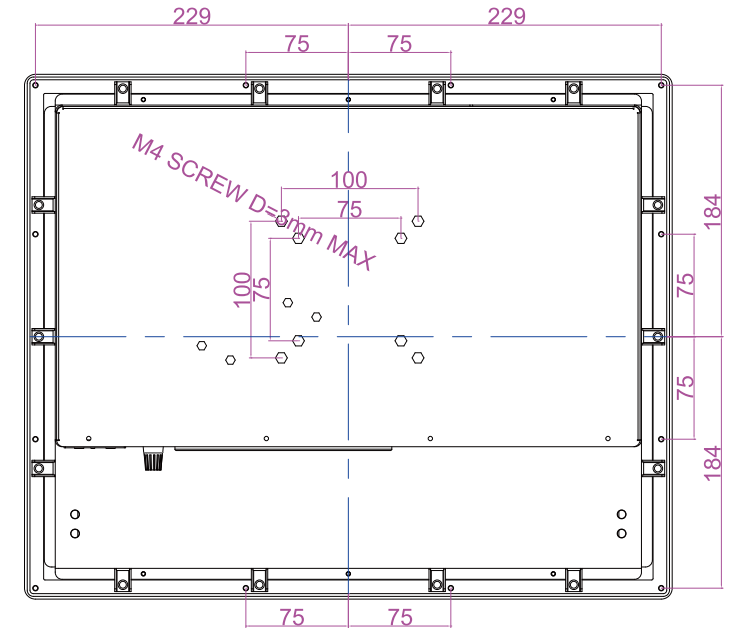

SlimLine IH32-MTU Series

SlimLine WM 19-IH32-PMA-MTU

48,3 cm (19") 4:3

MOUNTING CUTOUT DIMENSIONS: 432 × 343 mm

1. RS232
2. 12V DC IN
3. LAN x 2
4. HDMI
5. USB3.0 x 2
6. RS232(Optional 422/485)
7. Brightness Adjustment Knob