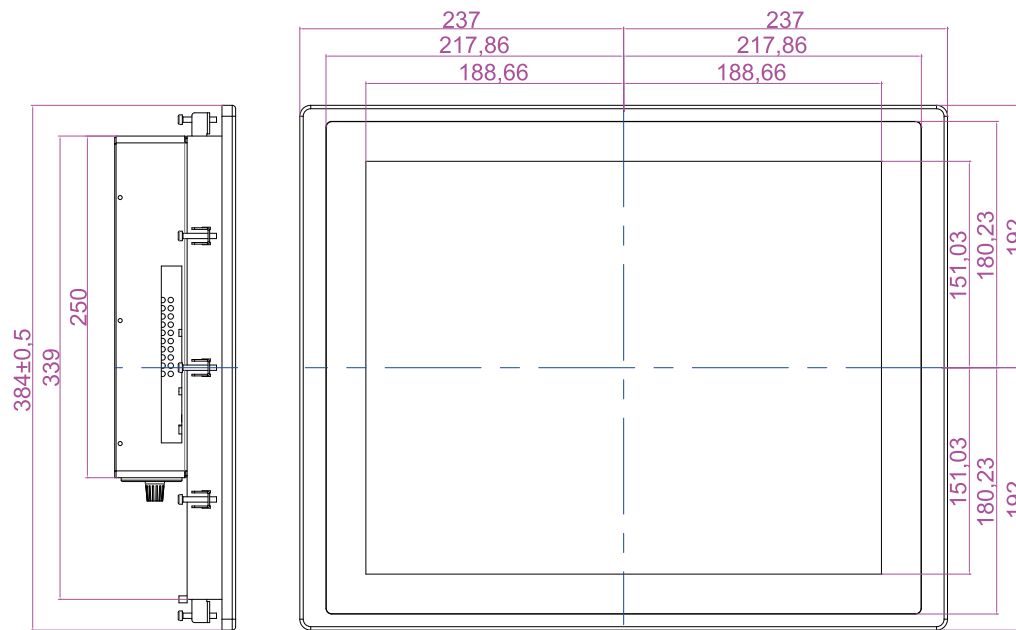

SlimLine IH32-MTU Series

SlimLine WM 19-IH32-PMA-MTU

48,3 cm (19") 4:3

MOUNTING CUTOUT DIMENSIONS: 432 × 343 mm

1. RS232
2. 12V DC IN
3. LAN x 2
4. HDMI
5. USB3.0 x 2
6. RS232(Optional 422/485)
7. Brightness Adjustment Knob