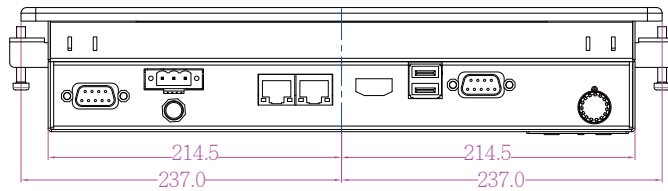

SlimLine IH32-MTU Series

SlimLine WM 19-IH32-PMA-MTU

48,3 cm (19") 4:3

MOUNTING CUTOUT DIMENSIONS: 432 × 343 mm

1. RS232
2. 12V DC IN
3. LAN x 2
4. HDMI
5. USB3.0 x 2
6. RS232(Optional 422/485)
7. Brightness Adjustment Knob