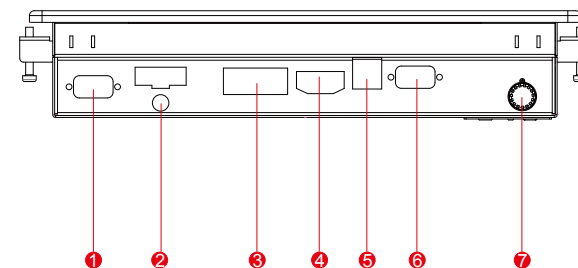

SlimLine IH32-MTU Series

SlimLine WM 19-IH32-PMA-MTU

48,3 cm (19") 4:3

MOUNTING CUTOUT DIMENSIONS: 432 × 343 mm

1. RS232
2. 12V DC IN
3. LAN x 2
4. HDMI
5. USB3.0 x 2
6. RS232(Optional 422/485)
7. Brightness Adjustment Knob