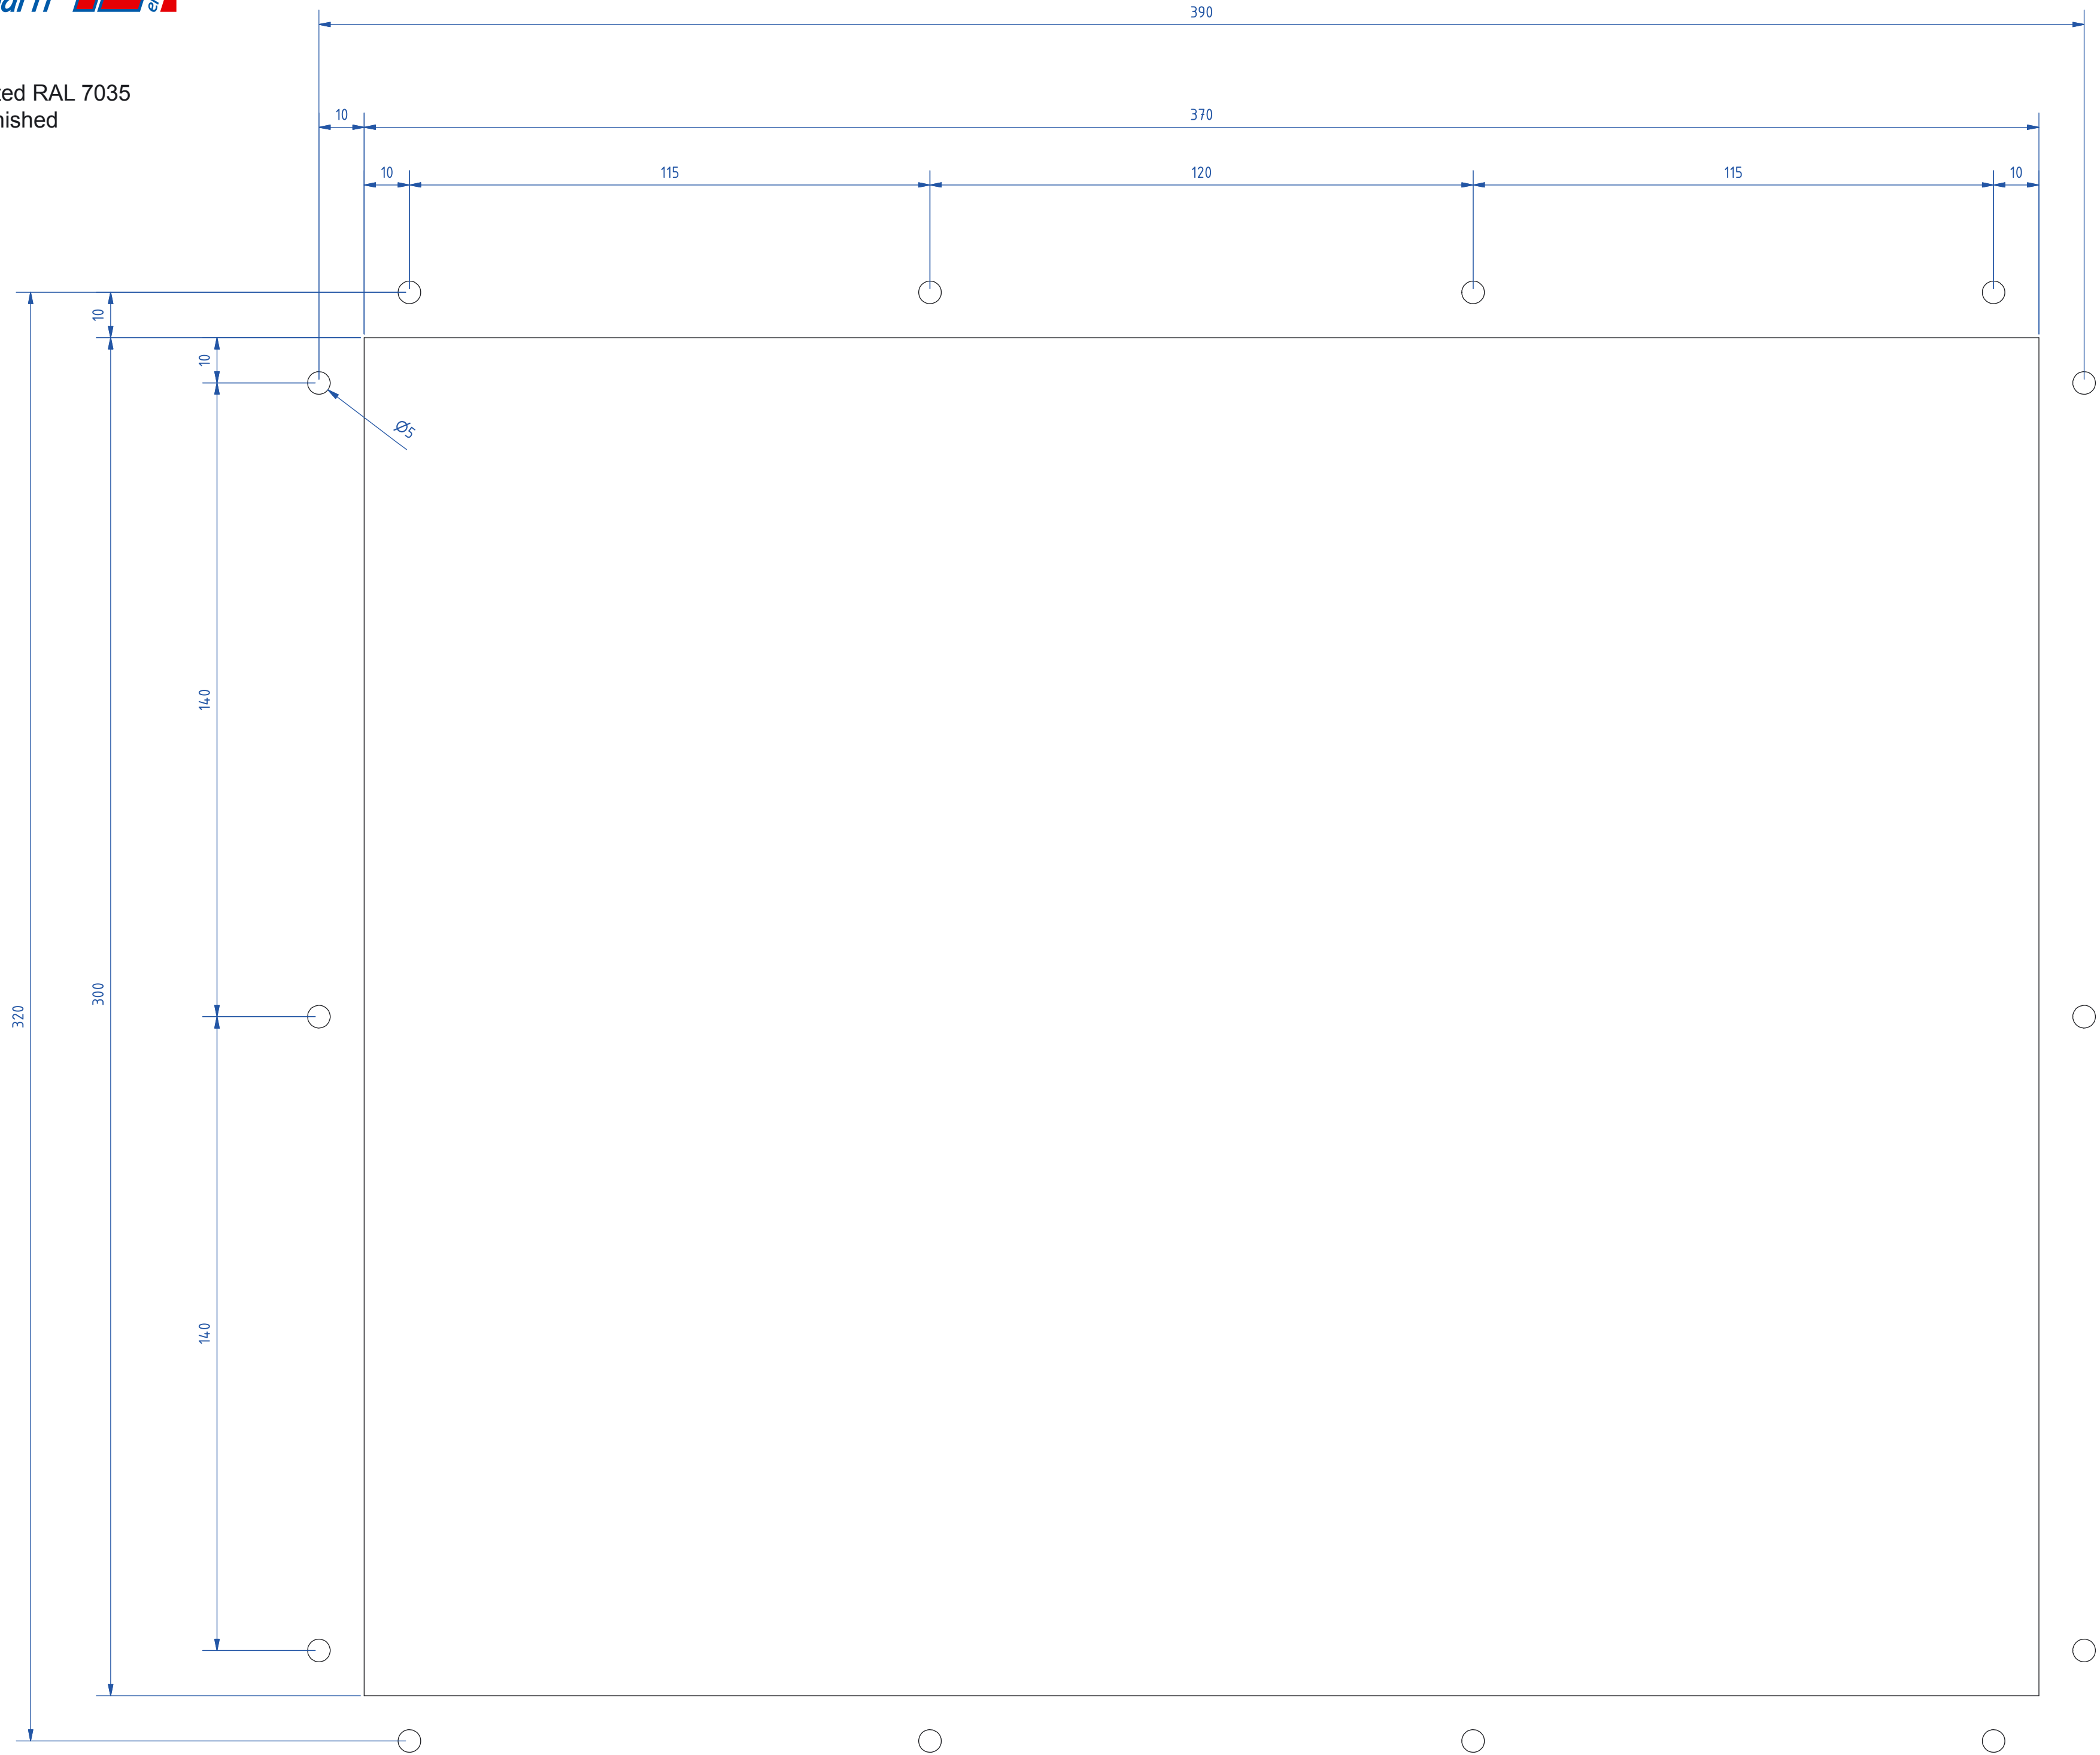

Panel PCs and LCDs WM Series
WM 15-...-PMA / PME
38,1 cm (15") 4:3 LCD

Front Panel:
PMA = Panelmount, 5 mm aluminium, powder-coated RAL 7035
PME = Panelmount, 5 mm stainless steel, brush-finished

Version 150610
Assembly drawing
Unit: mm, true to scale