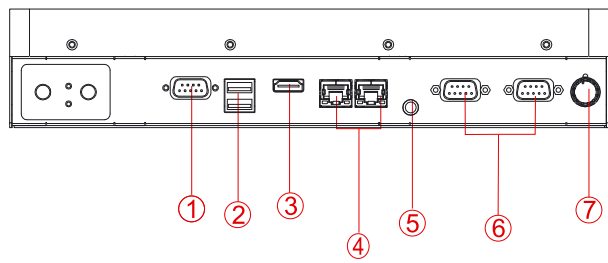

SlimLine IB32 Series
SlimLine WM 10-IB32-CH (Chassis)
 26,4 cm (10,4") 4:3 LCD

- 1.RS232/422/485 (default RS232)
- 2.USB
- 3.HDMI
- 4.2xRJ45
- 5.DC-in 12V
- 6.2xRS232(Optional)
- 7.Brightness/Adjustment