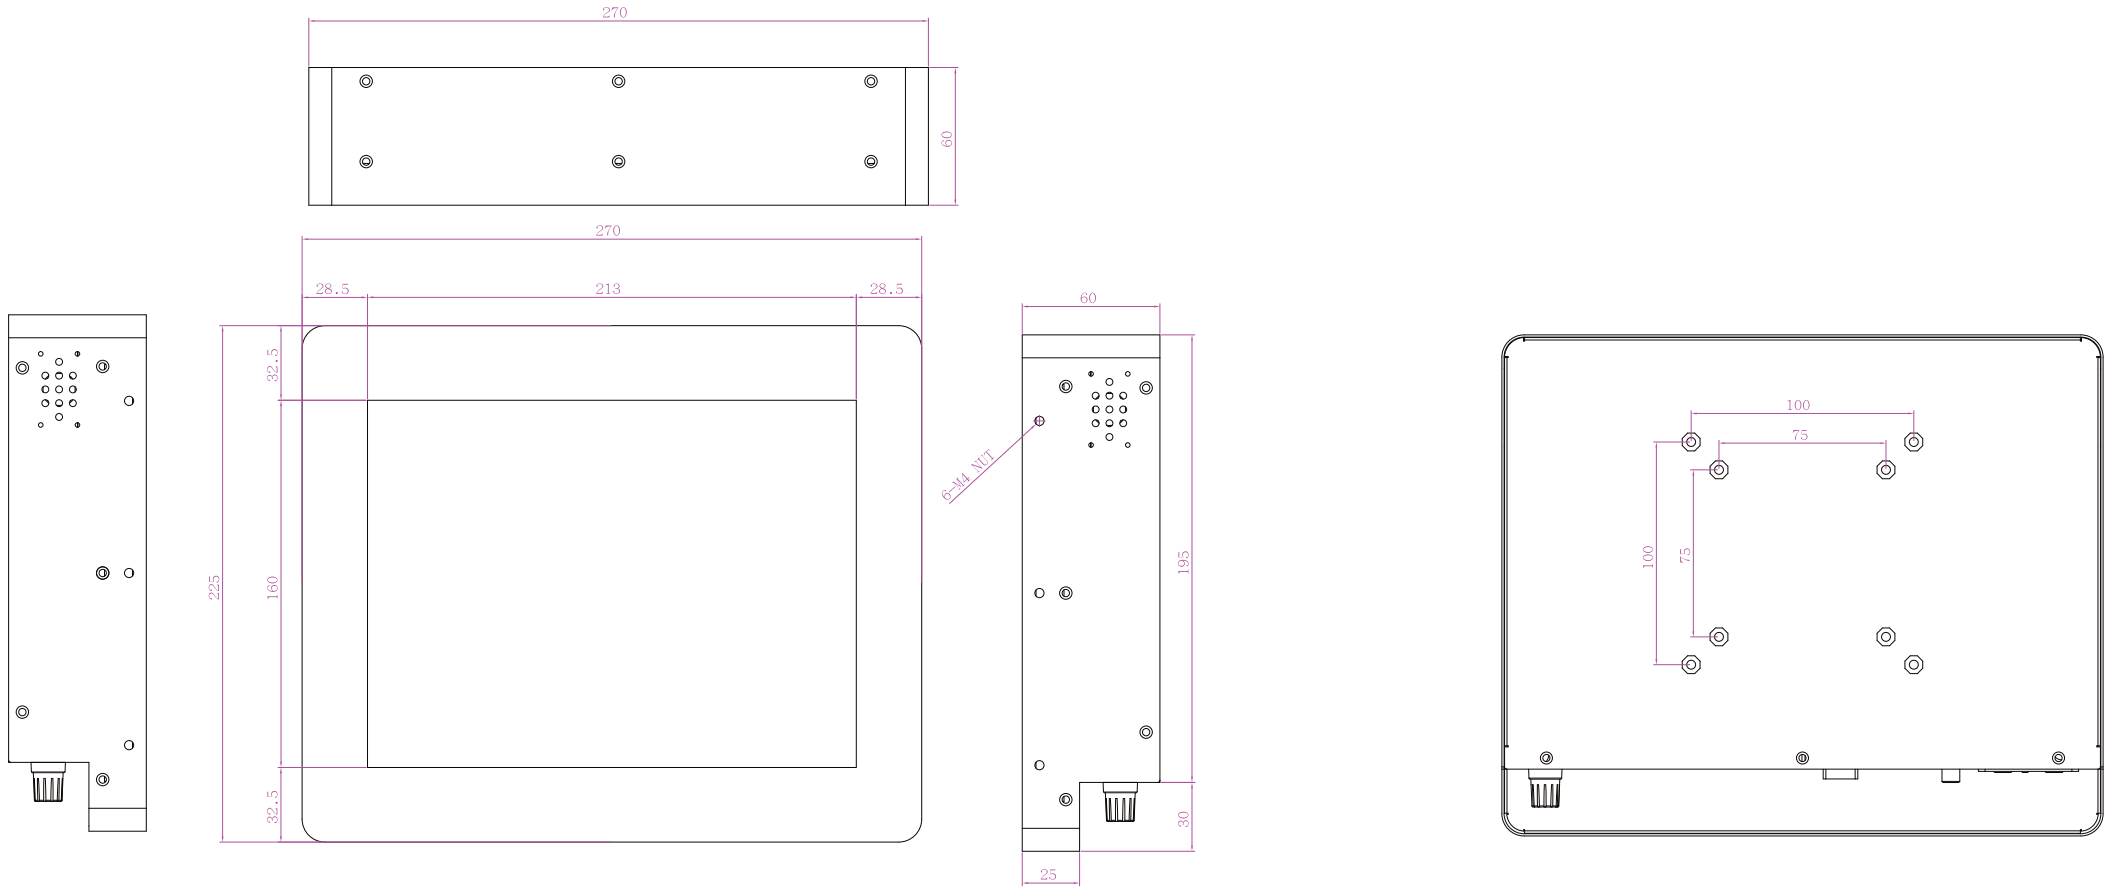

SlimLine IB32 Series
SlimLine WM 10-IB32-CH (Chassis)
 26,4 cm (10,4") 4:3 LCD

- 1. RS232/422/485 (default RS232)
- 2. USB
- 3. HDMI
- 4. 2xRJ45
- 5. DC-in 12V
- 6. 2xRS232(Optional)
- 7. Brightness/Adjustment