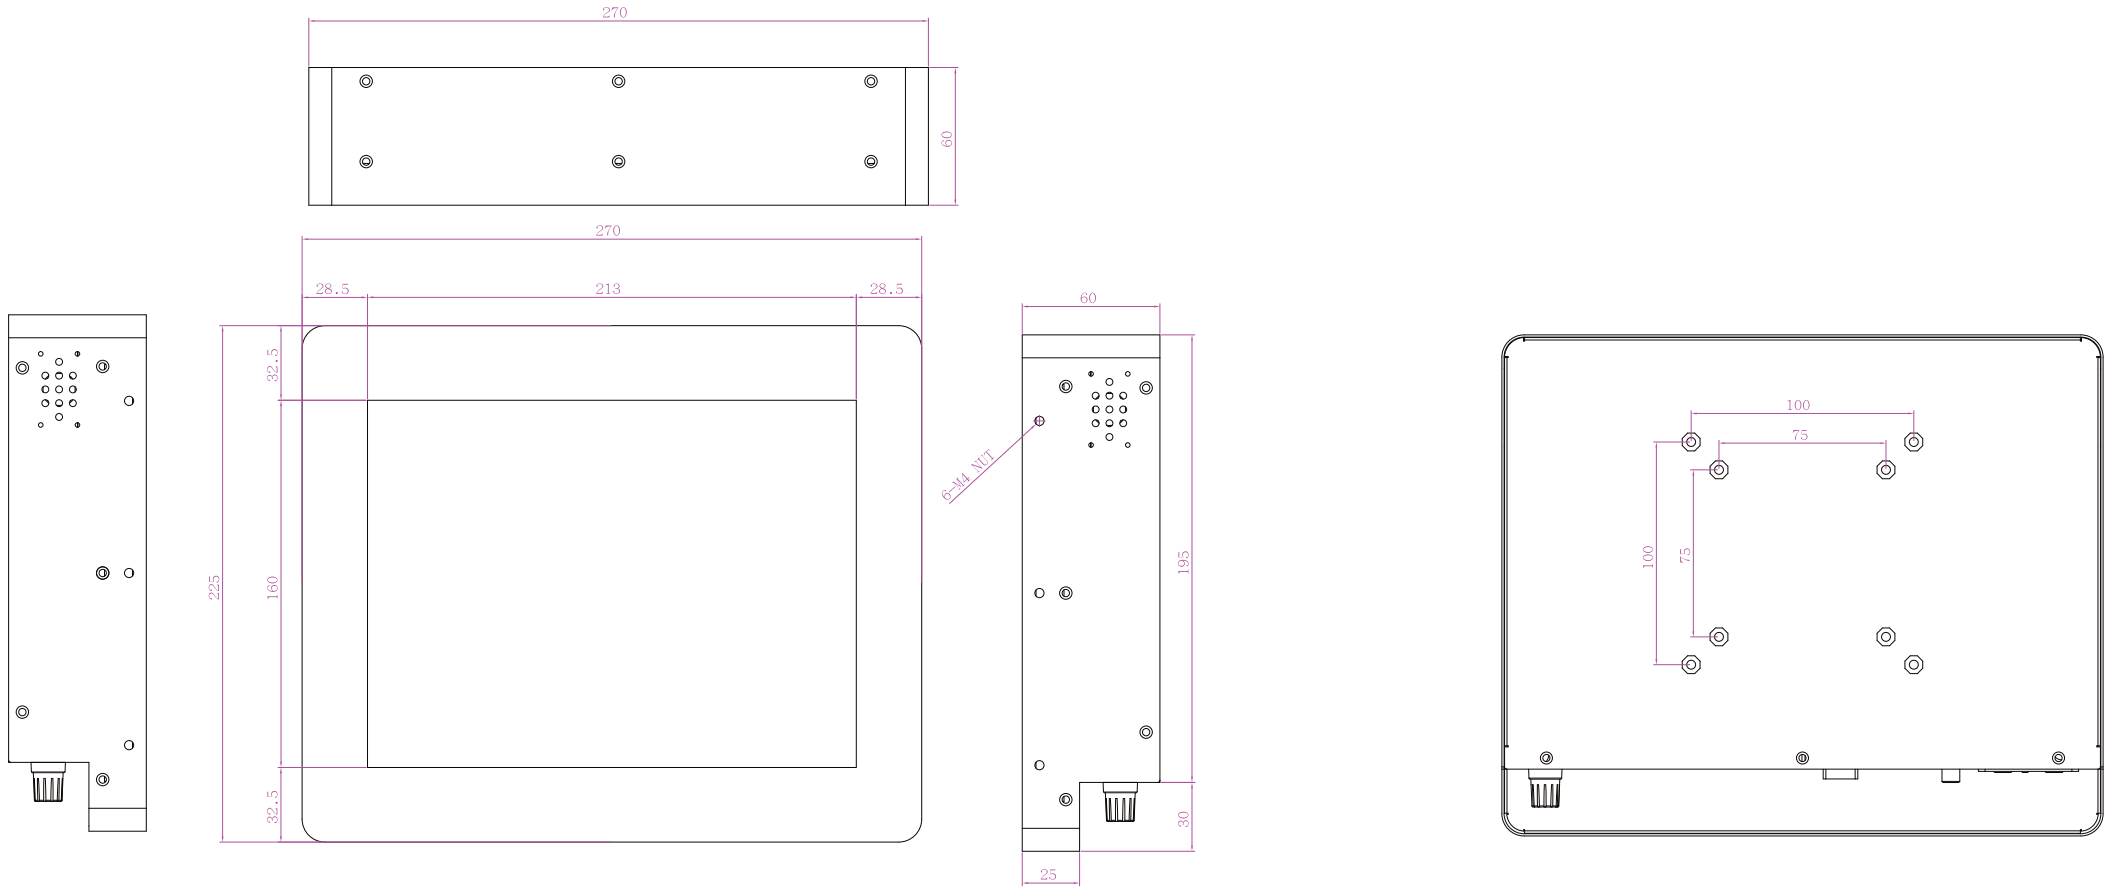

SlimLine IB32 Series
SlimLine WM 10-IB32-CH (Chassis)
 26,4 cm (10,4") 4:3 LCD

- 1.RS232/422/485 (default RS232)
- 2.USB
- 3.HDMI
- 4.2xRJ45
- 5.DC-in 12V
- 6.2xRS232(Optional)
- 7.Brightness/Adjustment