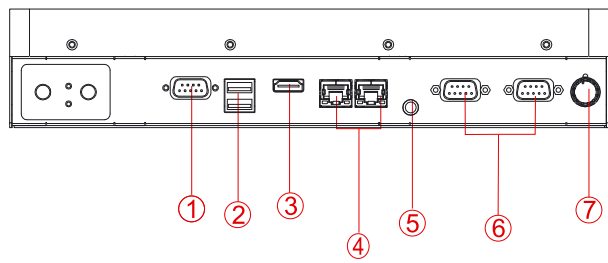

SlimLine IB32 Series
SlimLine WM 10-IB32-CH (Chassis)
 26,4 cm (10,4") 4:3 LCD

- 1. RS232/422/485 (default RS232)
- 2. USB
- 3. HDMI
- 4. 2xRJ45
- 5. DC-in 12V
- 6. 2xRS232(Optional)
- 7. Brightness/Adjustment