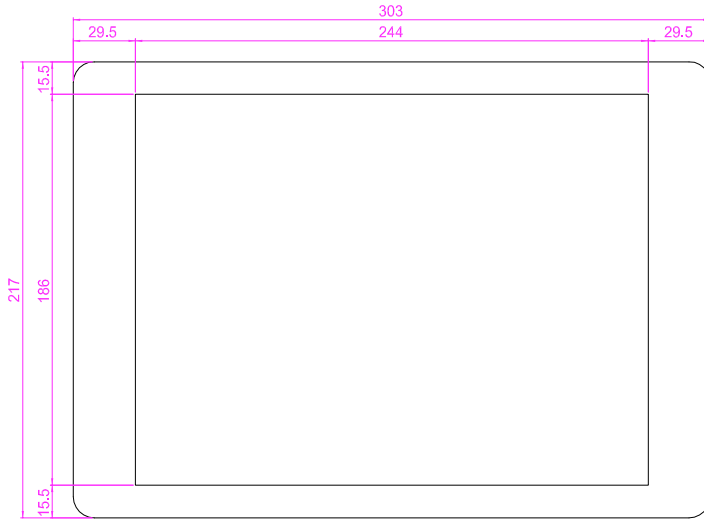

SlimLine IB32 Series
SlimLine WM 12-IB32-CH (Chassis)
 30,7 cm (12,1") 4:3 LCD

- ①
- ②
- ③
- ④
- ⑤
- ⑥
- ⑦

- | | |
|---------------------------------|-------------------------|
| 1.RS232/422/485 (default RS232) | 5.DC-in 12V |
| 2.USB | 6.RS232 (Optional) |
| 3.HDMI | 7.Brightness/Adjustment |
| 4.2xRJ45 | |