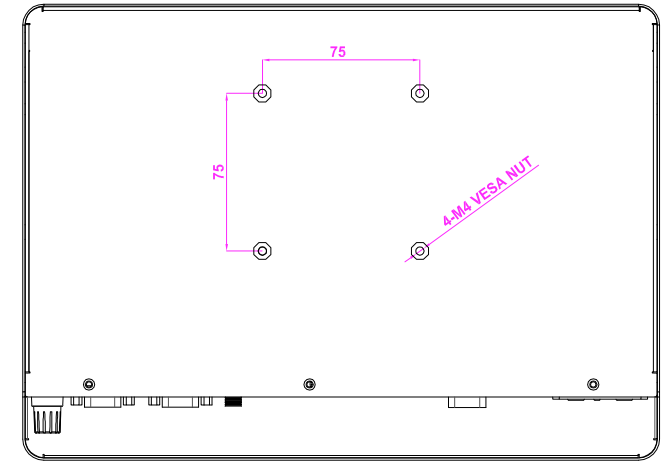

SlimLine IB32 Series
SlimLine WM 12-IB32-CH (Chassis)
 30,7 cm (12,1") 4:3 LCD

- ①
- ②
- ③
- ④
- ⑤
- ⑥
- ⑦

- | | |
|---------------------------------|-------------------------|
| 1.RS232/422/485 (default RS232) | 5.DC-in 12V |
| 2.USB | 6.RS232 (Optional) |
| 3.HDMI | 7.Brightness/Adjustment |
| 4.2xRJ45 | |