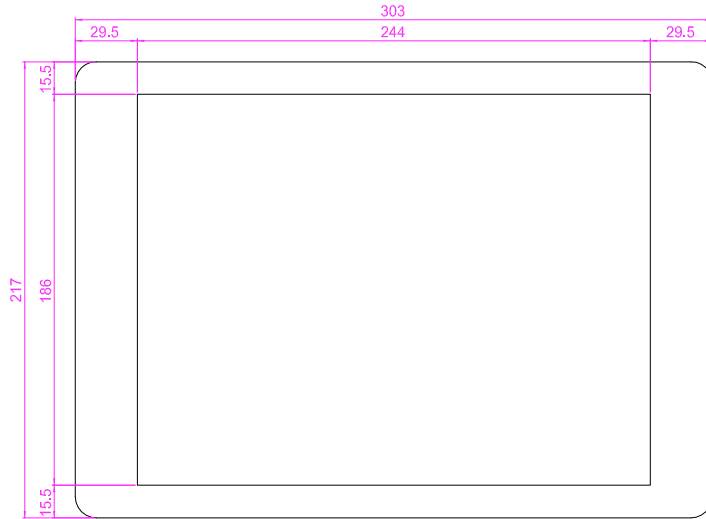

SlimLine IB32 Series
SlimLine WM 12-IB32-CH (Chassis)
 30,7 cm (12,1") 4:3 LCD

- ①
- ②
- ③
- ④
- ⑤
- ⑥
- ⑦

- | | |
|---------------------------------|-------------------------|
| 1.RS232/422/485 (default RS232) | 5.DC-in 12V |
| 2.USB | 6.RS232 (Optional) |
| 3.HDMI | 7.Brightness/Adjustment |
| 4.2xRJ45 | |