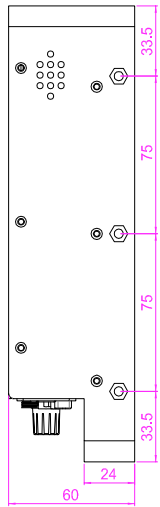

SlimLine IB32 Series
SlimLine WM 12-IB32-CH (Chassis)
 30,7 cm (12,1") 4:3 LCD

- ①
- ②
- ③
- ④
- ⑤
- ⑥
- ⑦

- | | |
|---------------------------------|-------------------------|
| 1.RS232/422/485 (default RS232) | 5.DC-in 12V |
| 2.USB | 6.RS232 (Optional) |
| 3.HDMI | 7.Brightness/Adjustment |
| 4.2xRJ45 | |