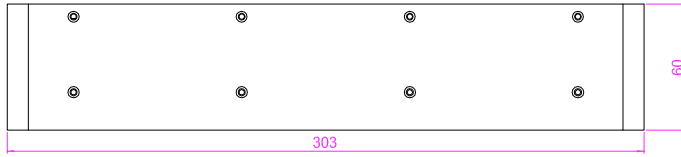

SlimLine IB32 Series
SlimLine WM 12-IB32-CH (Chassis)
 30,7 cm (12,1") 4:3 LCD

- ①
- ②
- ③
- ④
- ⑤
- ⑥
- ⑦

- | | |
|---------------------------------|-------------------------|
| 1.RS232/422/485 (default RS232) | 5.DC-in 12V |
| 2.USB | 6.RS232 (Optional) |
| 3.HDMI | 7.Brightness/Adjustment |
| 4.2xRJ45 | |