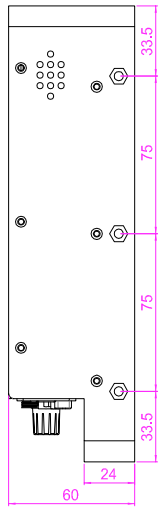

SlimLine IB32 Series
SlimLine WM 12-IB32-CH (Chassis)
 30,7 cm (12,1") 4:3 LCD

- ①
- ②
- ③
- ④
- ⑤
- ⑥
- ⑦

- | | |
|---------------------------------|-------------------------|
| 1.RS232/422/485 (default RS232) | 5.DC-in 12V |
| 2.USB | 6.RS232 (Optional) |
| 3.HDMI | 7.Brightness/Adjustment |
| 4.2xRJ45 | |