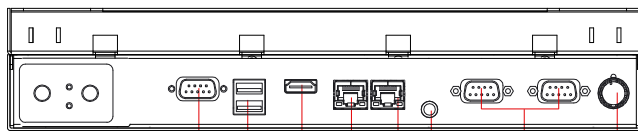

SlimLine IB32 Series
SlimLine WM 12-IB32-CH (Chassis)
 30,7 cm (12,1") 4:3 LCD

- ①
- ②
- ③
- ④
- ⑤
- ⑥
- ⑦

- | | |
|---------------------------------|-------------------------|
| 1.RS232/422/485 (default RS232) | 5.DC-in 12V |
| 2.USB | 6.RS232 (Optional) |
| 3.HDMI | 7.Brightness/Adjustment |
| 4.2xRJ45 | |