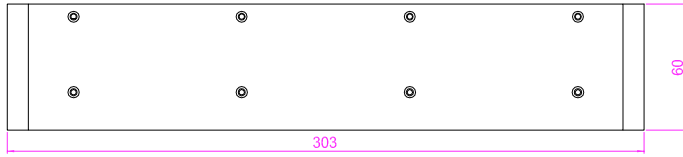

SlimLine IB32 Series
SlimLine WM 12-IB32-CH (Chassis)
 30,7 cm (12,1") 4:3 LCD

- ①
- ②
- ③
- ④
- ⑤
- ⑥
- ⑦

- | | |
|---------------------------------|-------------------------|
| 1.RS232/422/485 (default RS232) | 5.DC-in 12V |
| 2.USB | 6.RS232 (Optional) |
| 3.HDMI | 7.Brightness/Adjustment |
| 4.2xRJ45 | |