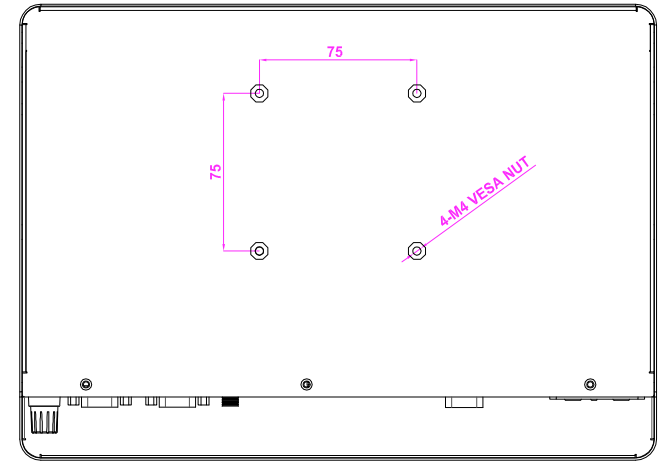

SlimLine IB32 Series
SlimLine WM 12-IB32-CH (Chassis)
 30,7 cm (12,1") 4:3 LCD

- ①
- ②
- ③
- ④
- ⑤
- ⑥
- ⑦

- | | |
|---------------------------------|-------------------------|
| 1.RS232/422/485 (default RS232) | 5.DC-in 12V |
| 2.USB | 6.RS232 (Optional) |
| 3.HDMI | 7.Brightness/Adjustment |
| 4.2xRJ45 | |