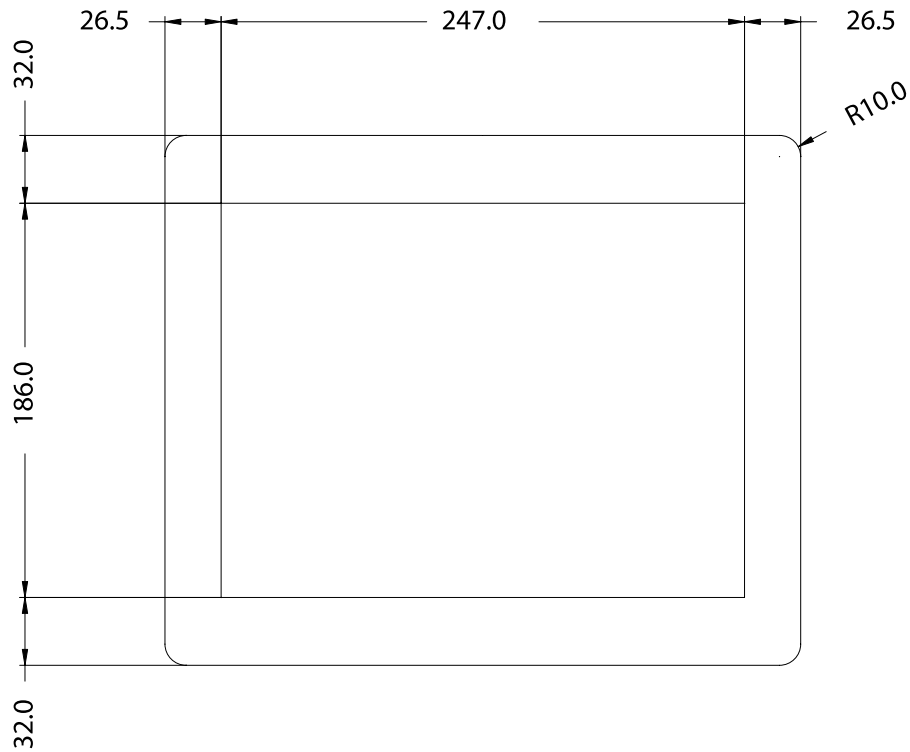

**SlimLine ID70 Series**  
 SlimLine WM 12-ID70-CH (Chassis)  
 30,7 cm (12,1") 4:3 LCD

- |                         |                               |
|-------------------------|-------------------------------|
| 1. Audio Jack           | 7. PS/2                       |
| 2. USB                  | 8. DC IN Power Jack           |
| 3. RJ-45                | 9. Brightness Adjustment Knob |
| 4. VGA Out              | 10. Power / HDD LED           |
| 5. RS-232/422/485 Conn. | 11. Power On Button           |
| 6. RS-232 Conn.         | 12. Power Reset Button        |