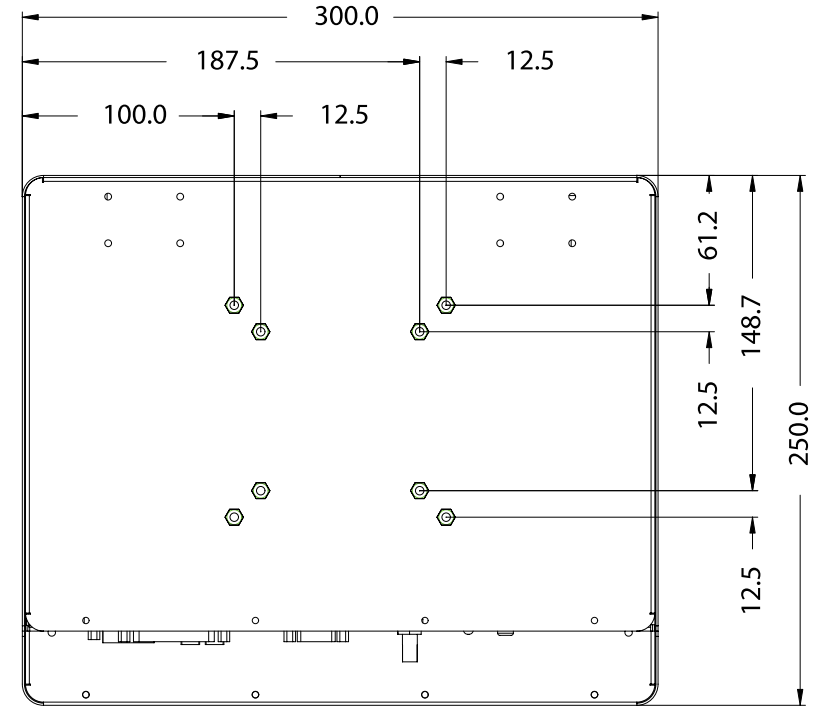

**SlimLine ID70 Series**  
 SlimLine WM 12-ID70-CH (Chassis)  
 30,7 cm (12,1") 4:3 LCD

- |                         |                               |
|-------------------------|-------------------------------|
| 1. Audio Jack           | 7. PS/2                       |
| 2. USB                  | 8. DC IN Power Jack           |
| 3. RJ-45                | 9. Brightness Adjustment Knob |
| 4. VGA Out              | 10. Power / HDD LED           |
| 5. RS-232/422/485 Conn. | 11. Power On Button           |
| 6. RS-232 Conn.         | 12. Power Reset Button        |