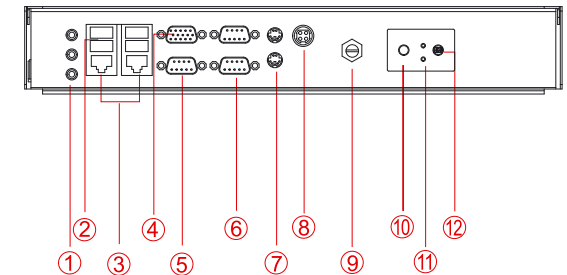

**SlimLine ID70 Series**  
 SlimLine WM 12-ID70-CH (Chassis)  
 30,7 cm (12,1") 4:3 LCD

- |                         |                               |
|-------------------------|-------------------------------|
| 1. Audio Jack           | 7. PS/2                       |
| 2. USB                  | 8. DC IN Power Jack           |
| 3. RJ-45                | 9. Brightness Adjustment Knob |
| 4. VGA Out              | 10. Power / HDD LED           |
| 5. RS-232/422/485 Conn. | 11. Power On Button           |
| 6. RS-232 Conn.         | 12. Power Reset Button        |