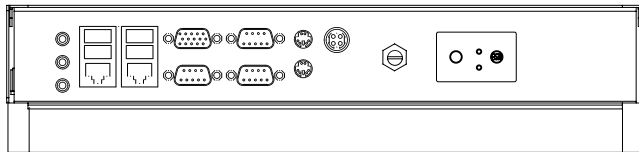

**SlimLine ID70 Series**  
 SlimLine WM 12-ID70-CH (Chassis)  
 30,7 cm (12,1") 4:3 LCD

- |                         |                               |
|-------------------------|-------------------------------|
| 1. Audio Jack           | 7. PS/2                       |
| 2. USB                  | 8. DC IN Power Jack           |
| 3. RJ-45                | 9. Brightness Adjustment Knob |
| 4. VGA Out              | 10. Power / HDD LED           |
| 5. RS-232/422/485 Conn. | 11. Power On Button           |
| 6. RS-232 Conn.         | 12. Power Reset Button        |