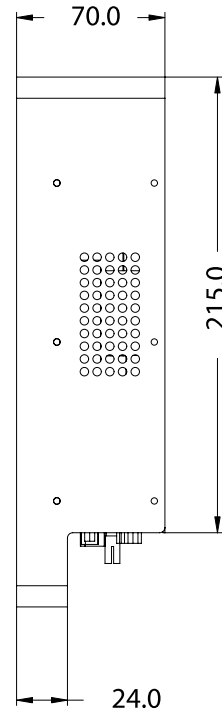

**SlimLine ID70 Series**  
 SlimLine WM 12-ID70-CH (Chassis)  
 30,7 cm (12,1") 4:3 LCD

- |                         |                               |
|-------------------------|-------------------------------|
| 1. Audio Jack           | 7. PS/2                       |
| 2. USB                  | 8. DC IN Power Jack           |
| 3. RJ-45                | 9. Brightness Adjustment Knob |
| 4. VGA Out              | 10. Power / HDD LED           |
| 5. RS-232/422/485 Conn. | 11. Power On Button           |
| 6. RS-232 Conn.         | 12. Power Reset Button        |